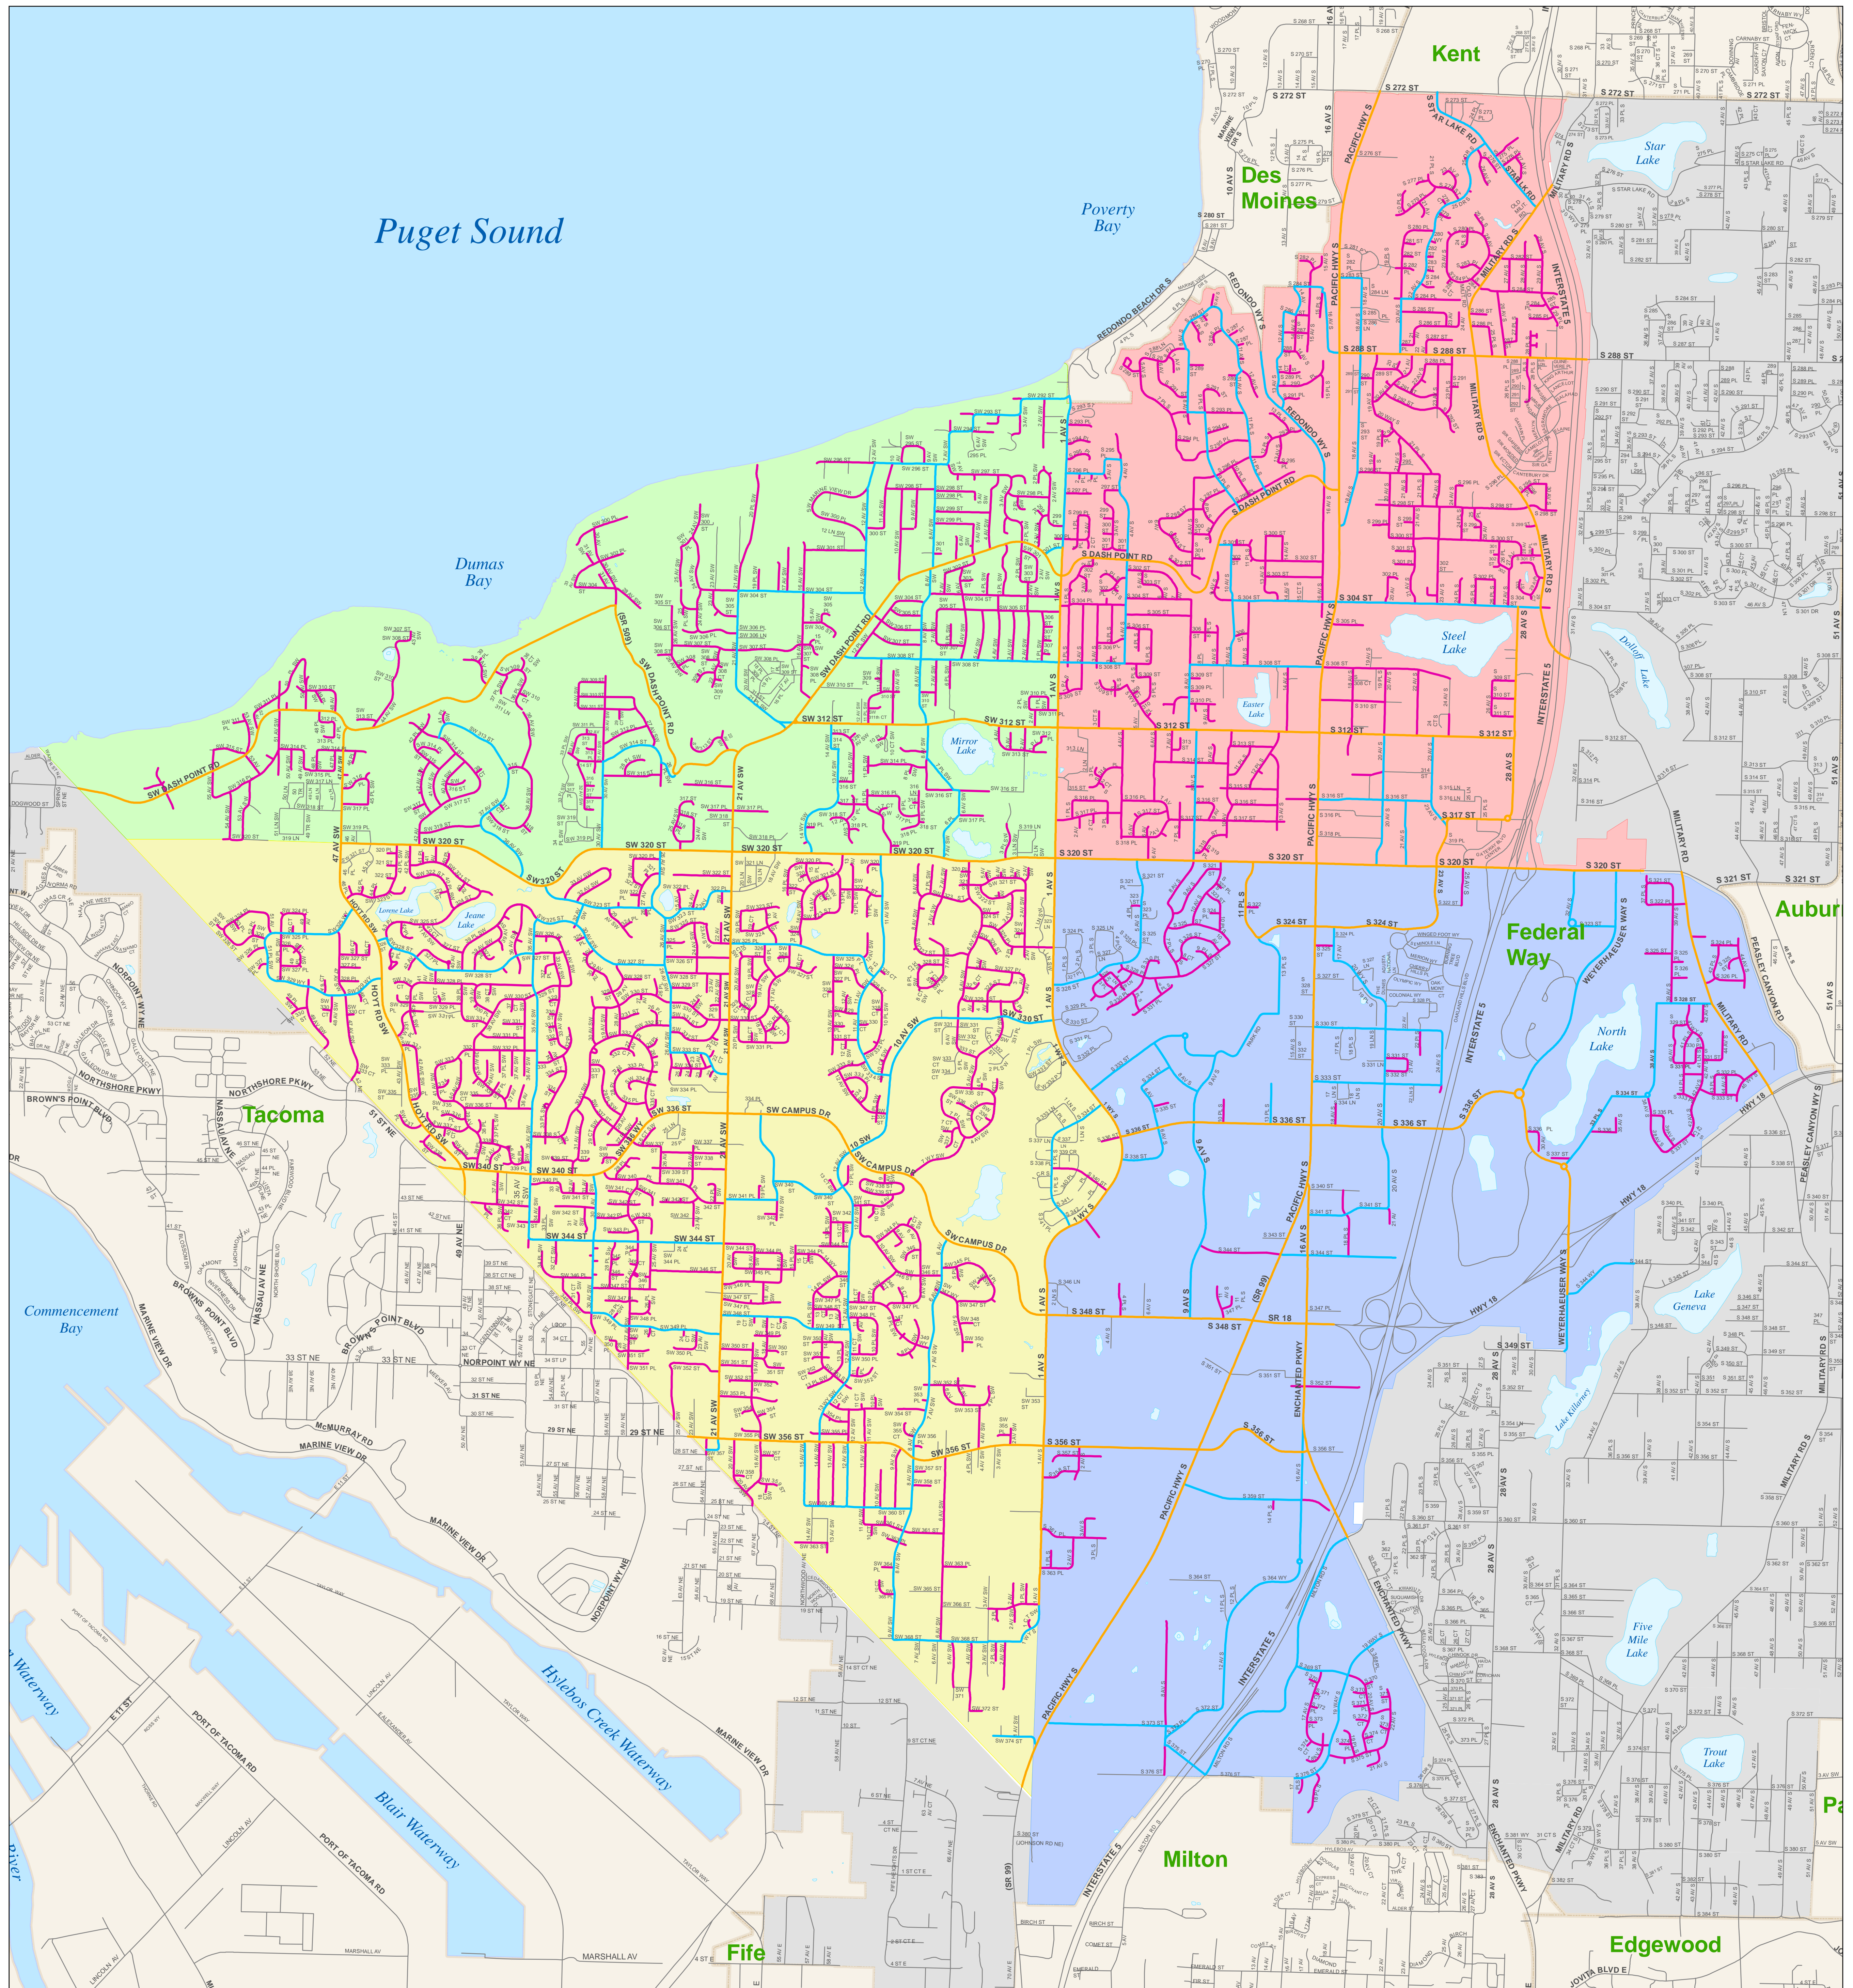

City of Federal Way

Street Sweeping Routes

Map Date: March, 2009
 Map Updated: March, 2011
 City of Federal Way,
 GIS Division
 33325 8th Ave S
 PO Box 9718
 Federal Way, WA 98063-9718
 (253) 835-7000
 www.cityoffederalway.com

Legend

- Aerial Streets (Swept Monthly)
- Collector (Swept Monthly)
- Residential Streets (Swept Quarterly)
- Other Streets

Sweeping Schedule

- Schedule A
- Schedule B
- Schedule C
- Schedule D

This map is accompanied by NO warranties, and is simply a graphic representation.